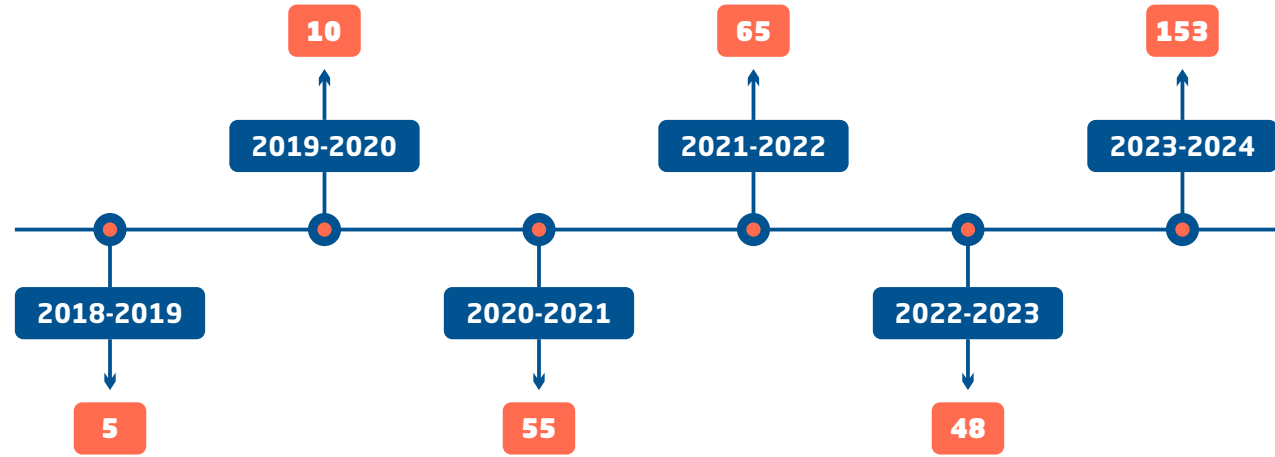

STUDENT PROJECTS

TÜBİTAK

113 student projects in 2022 and **99** student projects in the first half of 2023 were funded by The Scientific and Technological Research Council of Turkey (**TÜBİTAK 2209**).

Student
Projects

TOTAL: 336