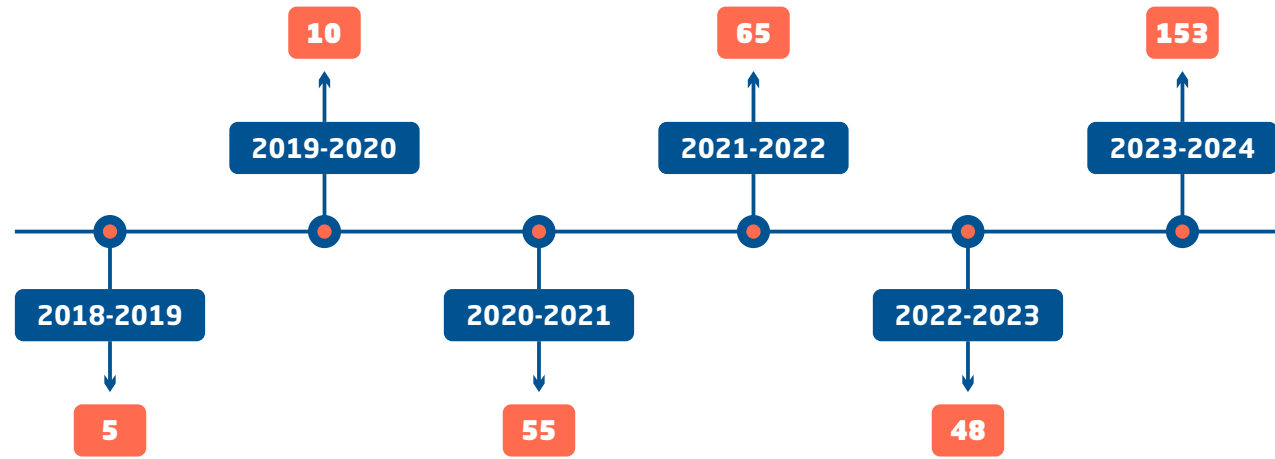

STUDENT PROJECTS

TÜBİTAK

113 student projects in 2022 and **99** student projects in the first half of 2023 were funded by The Scientific and Technological Research Council of Turkey (**TÜBİTAK 2209**).

Student
Projects

TOTAL: 336